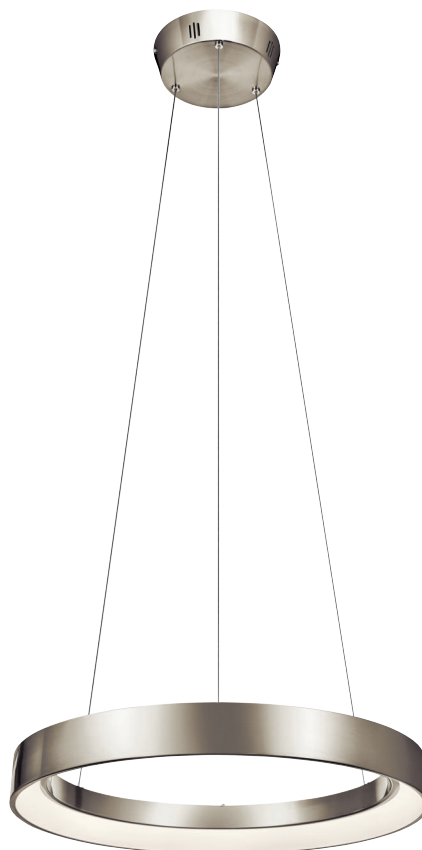

A | 83260

B | 83261

C | 83262

D | 84156

FORNELLO™

Brushed Nickel

	MODEL	DESCRIPTION	LED K	DELIVERED LUMENS	DIMMABLE	DIMENSIONS
A	83260	Pendant LED	4000K	600	Yes	17.75"W x 2.25"H
B	83261	Chandelier/Pendant LED	4000K	950	Yes	23.5"W x 2.75"H
C	83262	Semi Flush 2Lt LED	4000K	850	Yes	13.75"W x 8"H x 21.75"L
D	84156	Flush Mount LED	3000K	1100	Yes	14"W x 3"H